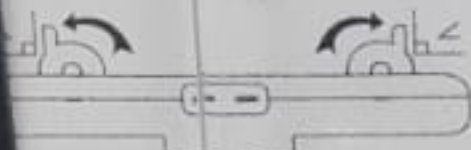

BATCH 4121 ITEM 65174

5 038104 651748

Made in China صنع في الصين

AQUA PROTECT WATERPROOF IPX8 Phone Pouch

MAXIMUM PHONE DIMENSIONS:
155 mm x 73 mm x 7.3 mm

AQUA PROTECT INSTRUCTIONS

Please keep this information for future reference.

1. Check that the pouch is water tight before each use by sealing and submerging in water.
2. Check the pouch, clips and opening for any damage before and after use.
3. Sudden changes in temperature can generate humidity inside the pouch. Simply open the pouch in a dry environment and let the air out.
4. If the pouch becomes dirty during use, wash with clean water and allow the pouch to dry completely before storage.
5. Do not use in water over 45°C.
6. Store in a cool dry place and never leave the pouch exposed under direct sunlight for long periods of time.

TURN THE CLIPS OUTWARDS
TO UNSEAL THE POUCH

TURN THE CLIPS INWARDS
TO SEAL THE POUCH

TURN THE CLIPS
TO OPEN THE

PHONE
POUCH

SEAL THE POUCH
WITH THE CLIPS

DIMENSIONS:
x 7.3 mm